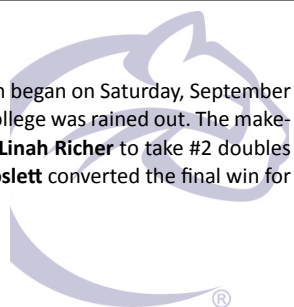

Chatham University Cougars

0-2, 0-1 PAC

Chatham lost a down-to-the-wire match against Geneva College on Tuesday, September 4, by a final score of 5-4 ... The match began on Saturday, September 1, but was rained out with the Golden Tornadoes leading 4-2 ... Chatham's Saturday, September 8 match against Grove City College was rained out. The make-up date for that match TBD ... **Allison Makosky** notched two wins for the Cougars, winning #4 singles and teaming up with **Linah Richer** to take #2 doubles ... **Alexa Coughenour** improved to 2-0 in individual play this season with a convincing 6-2, 6-1 victory in #2 singles ... **Alisa Boslett** converted the final win for Chatham, downing Geneva's **Alyssa Kuhn** in #3 singles, 6-3, 6-2.